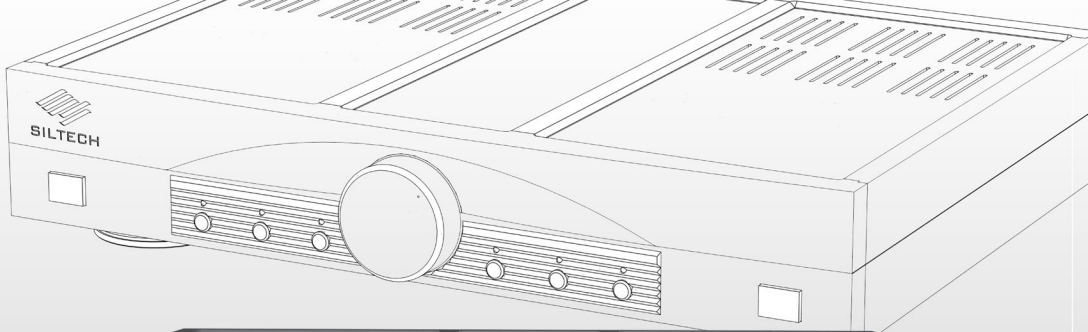

SILTECH

The world's quietest pure tube preamplifier!

www.siltechcables.com

The world's quietest tube preamplifier.

Special long-life tubes guarantee an outstanding sound quality for at least 10000 hours per tube set. All tubes are original new tubes built between 1959 and 1962. The hardwiring is made from direct coupled single mono crystal wires. A new reference is born; This preamp is the most revealing preamp ever built. Not only is it extremely musically involving also the imaging, stereo-depth and resolution are beyond imagination. Hand built in limited series by Siltech specialties group.