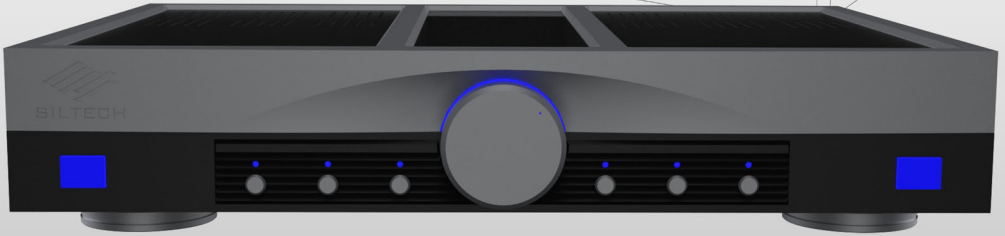

SILTECH

The world's quietest pure tube preamplifier!

www.siltechcables.com

The world's quietest tube preamplifier.

Special long-life tubes guarantee an outstanding sound quality for at least 10000 hours per tube set. All tubes are original new tubes built between 1959 and 1962. The hardwiring is made from direct coupled single mono crystal wires. A new reference is born; This preamp is the most revealing preamp ever built. Not only is it extremely musically involving also the imaging, stereo-depth and resolution are beyond imagination. Hand built in limited series by Siltech specialties group.