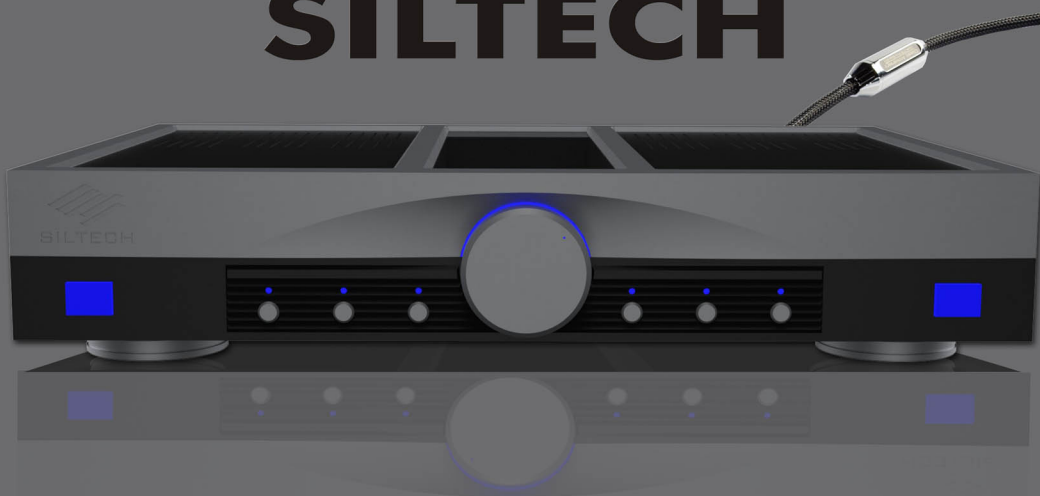

SILTECH

The world's quietest pure tube preamplifier!

www.siltechcables.com

The world's quietest tube preamplifier.

Special long-life tubes guarantee an outstanding sound quality for at least 10000 hours per tube set. All tubes are original new tubes built between 1959 and 1962. The hardwiring is made from direct coupled single mono crystal wires. A new reference is born; This preamp is the most revealing preamp ever built. Not only is it extremely musically involving also the imaging, stereo-depth and resolution are beyond imagination. Hand built in limited series by Siltech specialties group.